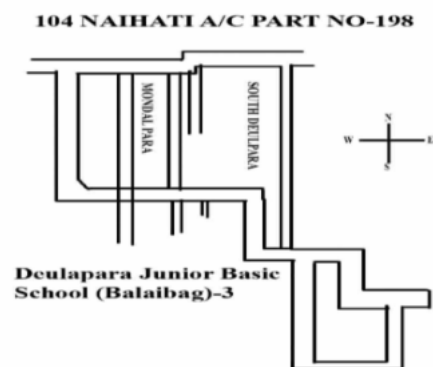

Nazri Naksha

Google Map View