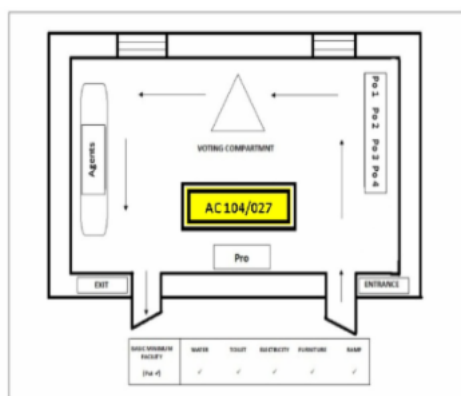

Nazri Naksha

Google Map View

Polling Station Building Front View

Polling Station Front View

Cad View

Key MAP View