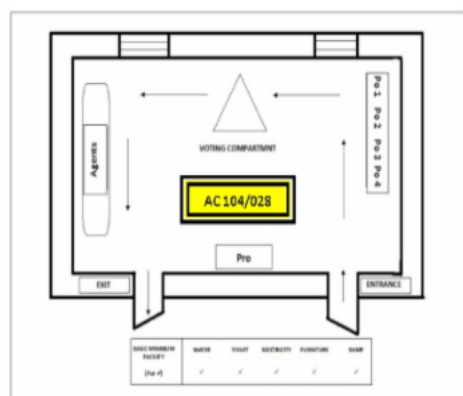

Nazri Naksha

Google Map View

Polling Station Building Front View

Polling Station Front View

Cad View

Key MAP View