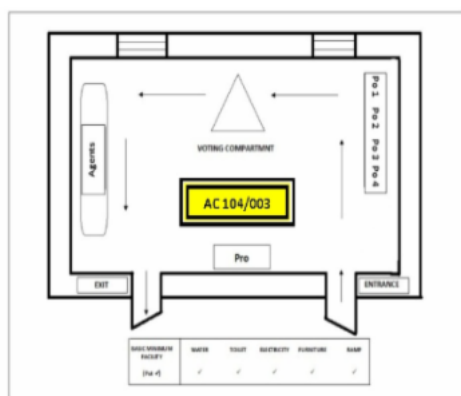

Nazri Naksha

Google Map View

Polling Station Building Front View

Polling Station Front View

Cad View

Key MAP View