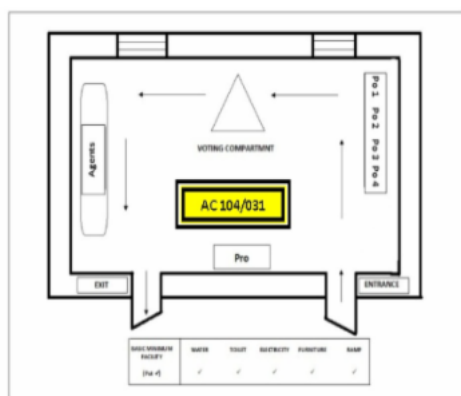

Nazri Naksha

Google Map View

Polling Station Building Front View

Polling Station Front View

Cad View

Key MAP View