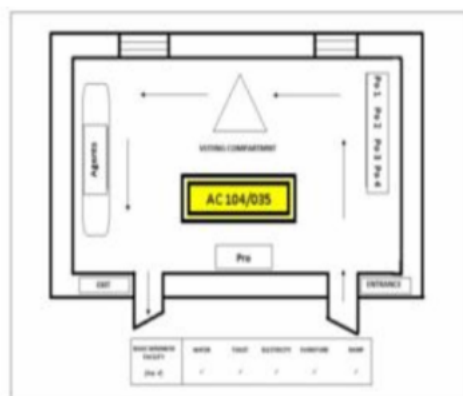

Nazri Naksha

Google Map View

Polling Station Building Front View

Polling Station Front View

Cad View

Key MAP View