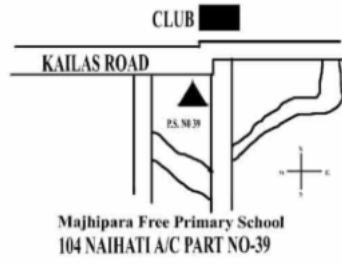

Nazri Naksha

Google Map View