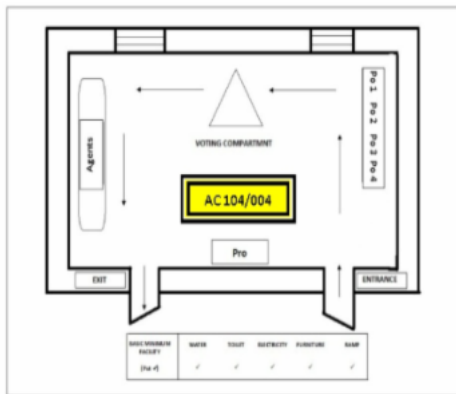

Nazri Naksha

Google Map View

Polling Station Building Front View

Polling Station Front View

Cad View

Key MAP View