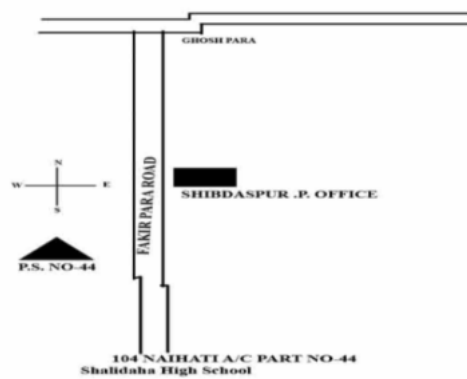

Nazri Naksha

Google Map View