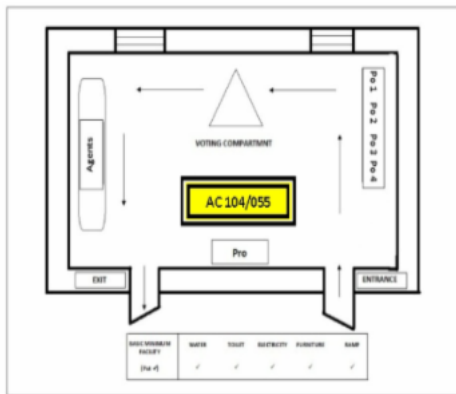

Nazri Naksha

Google Map View

Polling Station Building Front View

Polling Station Front View

Cad View

Key MAP View