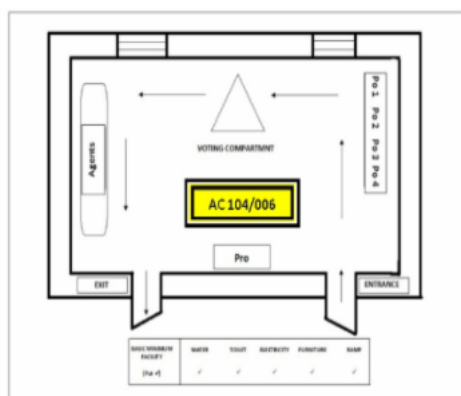

Nazri Naksha

Google Map View

Polling Station Building Front View

Polling Station Front View

Cad View

Key MAP View