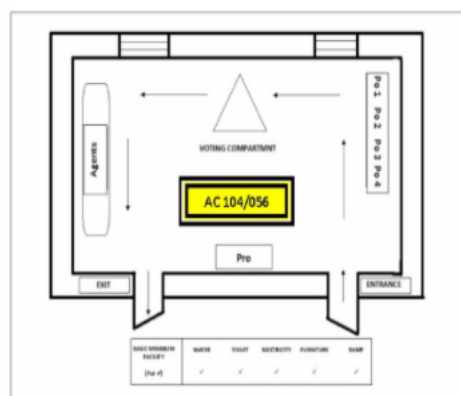

Nazri Naksha

Google Map View

Polling Station Building Front View

Polling Station Front View

Cad View

Key MAP View