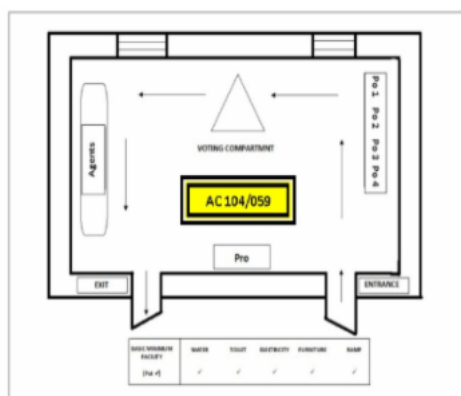

Nazri Naksha

Google Map View

Polling Station Building Front View

Polling Station Front View

Cad View

Key MAP View