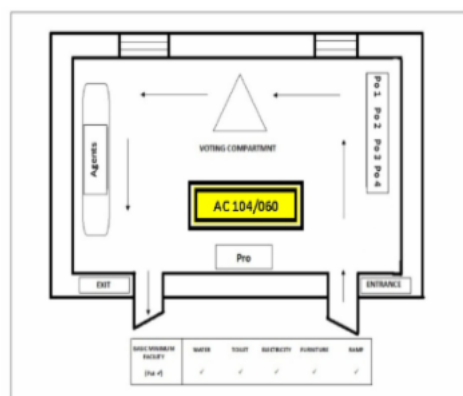

Nazri Naksha

Google Map View

Polling Station Building Front View

Polling Station Front View

Cad View

Key MAP View