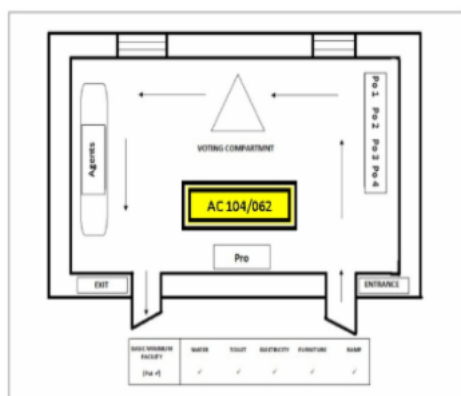

Nazri Naksha

Google Map View

Polling Station Building Front View

Polling Station Front View

Cad View

Key MAP View