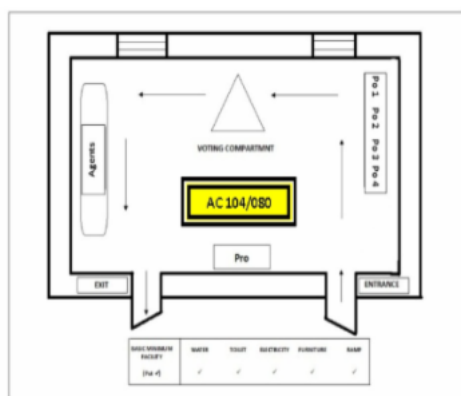

Nazri Naksha

Madrasa Quasmia Primary School - 2
104 NAIHATI A/C PART NO-82

Google Map View

Polling Station Building Front View

Polling Station Front View

Cad View

Key MAP View