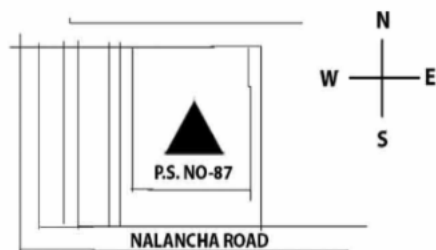

Nazri Naksha

Google Map View

Garifa Pally Mangal High School (Old Building)-1
104 NAIHATI A/C PART NO-87