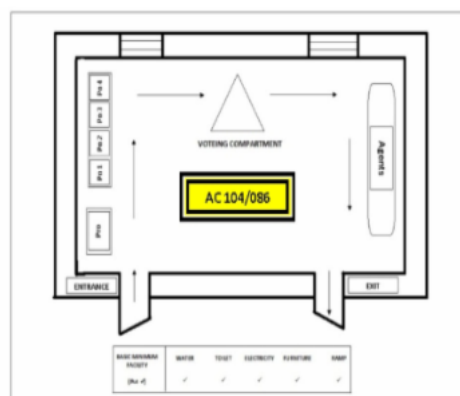

Nazri Naksha

Garifa Pally Mangal High School (Old Building)-2
104 NAIHATI A/C PART NO-88

Google Map View

Polling Station Building Front View

Polling Station Front View

Cad View

Key MAP View

Garifa Pallymangal High School (New Building)-2
104 NAIHATI A/C PART NO-86