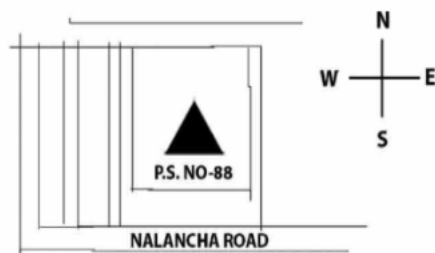

Nazri Naksha

Garifa Pally Mangal High School (Old Building)-2
104 NAIHATI A/C PART NO-88