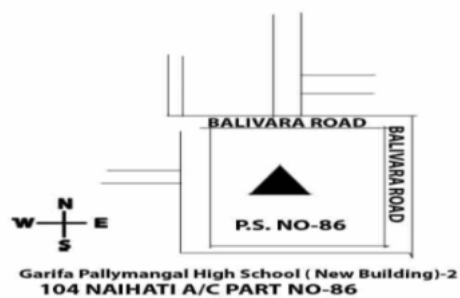

Key MAP View

Garifa Pallymangal High School (New Building)-2
104 NAIHATI A/C PART NO-86