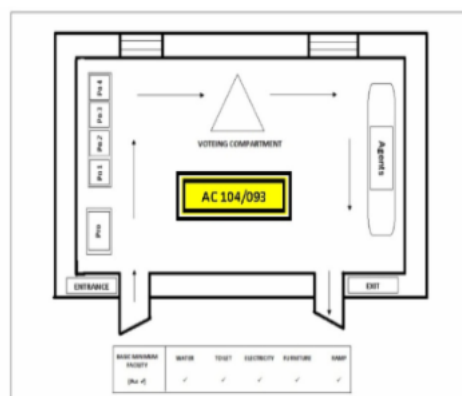

Nazri Naksha

Google Map View

Polling Station Building Front View

Polling Station Front View

Cad View

Key MAP View