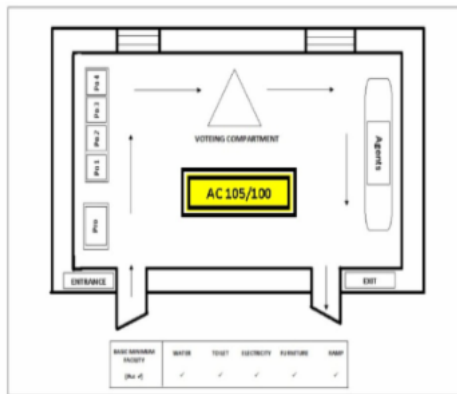

Nazri Naksha

AC : 005 - BHATPARA
PART : 005 - LABOUR WELFARE PRIMARY SCHOOL, ROOM NO. - 02

Google Map View

Polling Station Building Front View

Polling Station Front View

Cad View

Key MAP View

AC : 005 - BHATPARA
PART : 005 - LABOUR WELFARE PRIMARY SCHOOL, ROOM NO. - 02