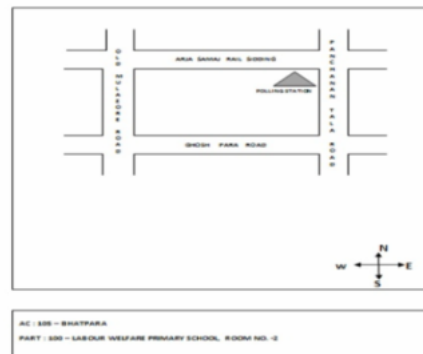

Key MAP View

AC : 005 - BHATPARA
PART : 005 - LABOUR WELFARE PRIMARY SCHOOL, ROOM NO. - 02