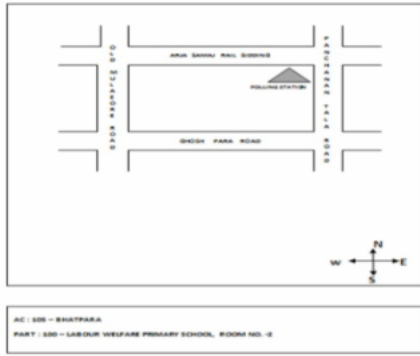

Nazri Naksha

AC : 005 - BHATPARA
PART : 005 - LABOUR WELFARE PRIMARY SCHOOL, ROOM NO. - 02