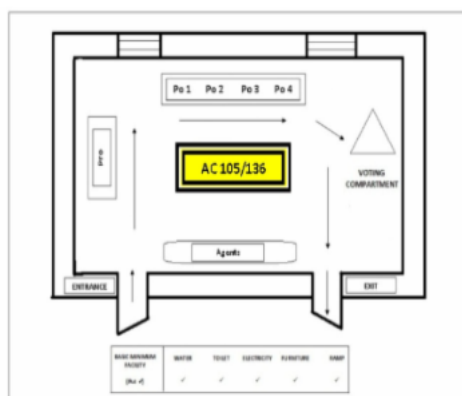

Nazri Naksha

Google Map View

Polling Station Building Front View

Polling Station Front View

Cad View

Key MAP View