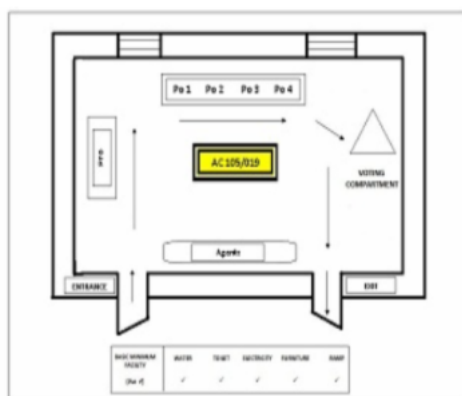

Nazri Naksha

Google Map View

Polling Station Building Front View

Polling Station Front View

Cad View

Key MAP View