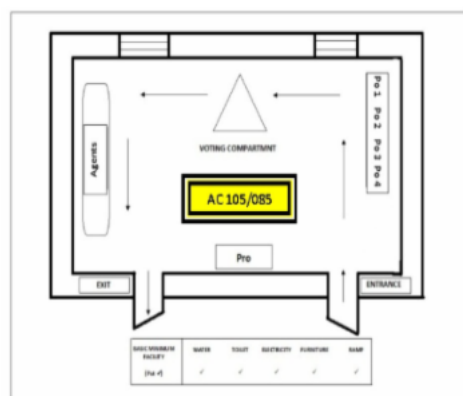

Nazri Naksha

Google Map View

Polling Station Building Front View

Polling Station Front View

Cad View

Key MAP View