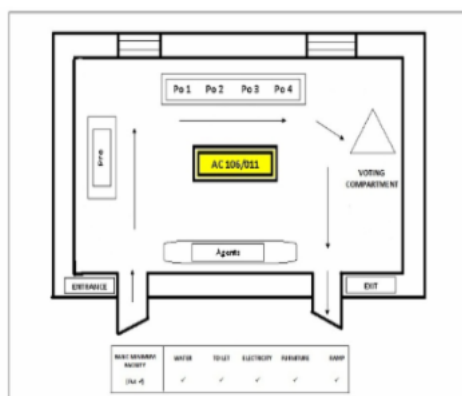

Nazri Naksha

Google Map View

Polling Station Building Front View

Polling Station Front View

Cad View

Key MAP View