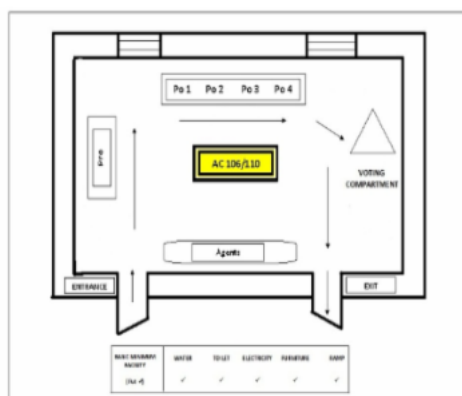

Nazri Naksha

AC: 106-JAGATDAL
PART NO:110 -UDAYAN PRIMARY SCHOOL, ROOM-1

Google Map View

Polling Station Building Front View

Polling Station Front View

Cad View

Key MAP View

AC: 106-JAGATDAL
PART NO:110 -UDAYAN PRIMARY SCHOOL, ROOM-1