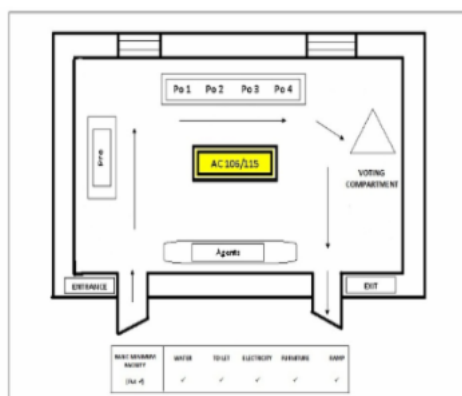

Nazri Naksha

Google Map View

Polling Station Building Front View

Polling Station Front View

Cad View

Key MAP View