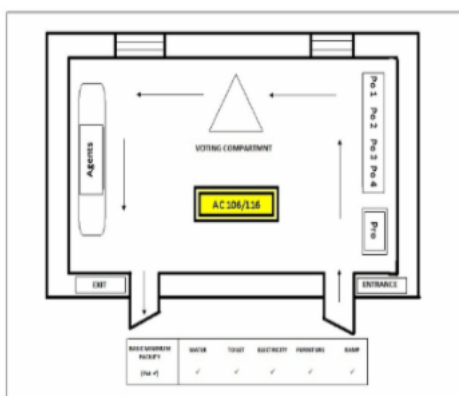

Nazri Naksha

AC: 106-JAGATDAL
PART NO:116 - YUGER PRATIK CLUB

Google Map View

Polling Station Building Front View

Polling Station Front View

Cad View

Key MAP View