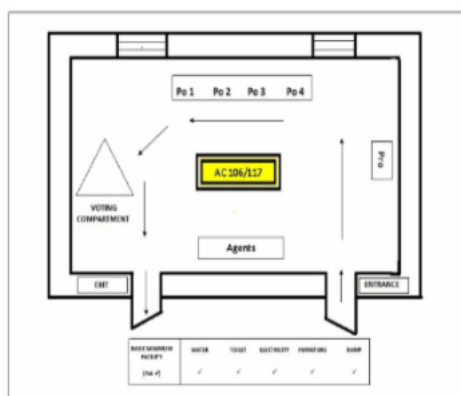

Nazri Naksha

AC: 106-JAGDAL
PART NO:117 - CHATRA SANGGATHAN, ROOM-1

Google Map View

Polling Station Building Front View

Polling Station Front View

Cad View

Key MAP View

AC: 106-JAGDAL
PART NO:117 - CHATRA SANGGATHAN, ROOM-1