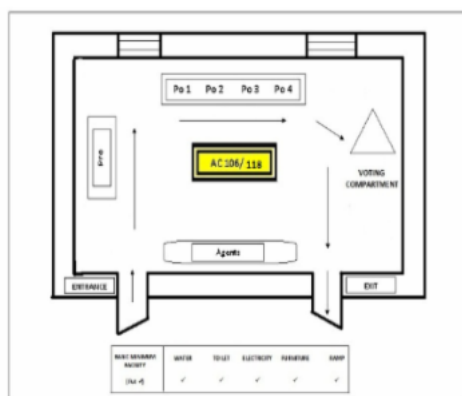

Nazri Naksha

AC: 106-JAGADAL
PART NO:118 - CHATRA SANGGATHAN, ROOM-2

Google Map View

Polling Station Building Front View

Polling Station Front View

Cad View

Key MAP View

AC: 106-JAGADAL
PART NO:118 - CHATRA SANGGATHAN, ROOM-2