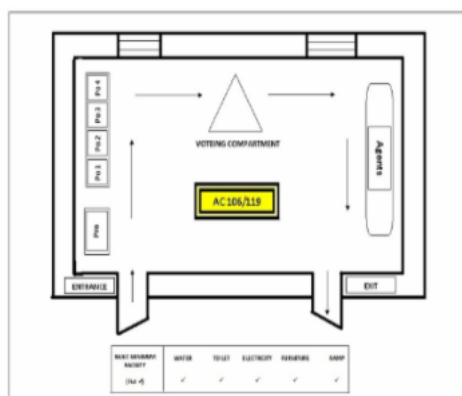

Nazri Naksha

Google Map View

Polling Station Building Front View

Polling Station Front View

Cad View

Key MAP View