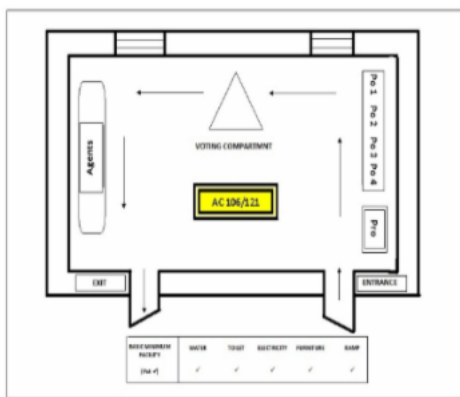

Nazri Naksha

AC: 106-JAGATDAL
PART NO:121 - VIBEKANANDA VIDYAPITH, ROOM-2

Google Map View

Polling Station Building Front View

Polling Station Front View

Cad View

Key MAP View

AC: 106-JAGATDAL
PART NO:121 - VIBEKANANDA VIDYAPITH, ROOM-2