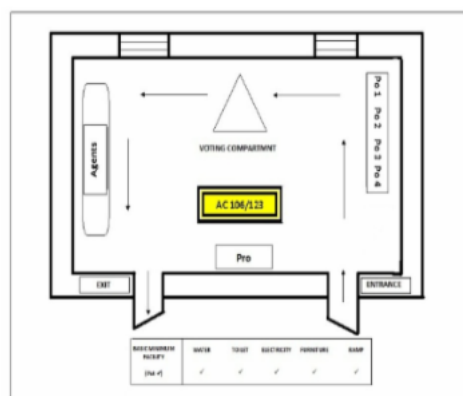

Nazri Naksha

Google Map View

Polling Station Building Front View

Polling Station Front View

Cad View

Key MAP View