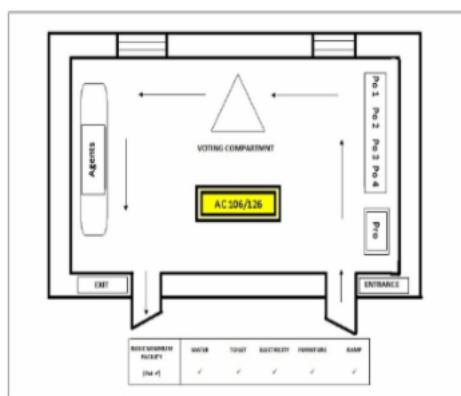

Nazri Naksha

Google Map View

Polling Station Building Front View

Polling Station Front View

Cad View

Key MAP View