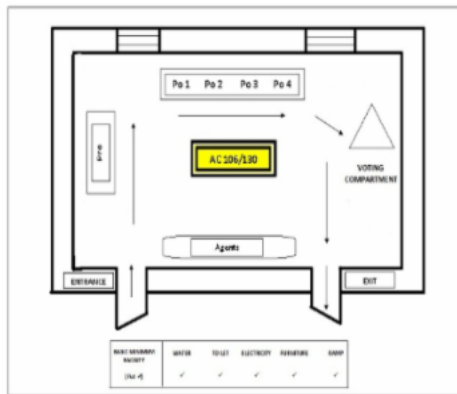

Nazri Naksha

Google Map View

Polling Station Building Front View

Polling Station Front View

Cad View

Key MAP View