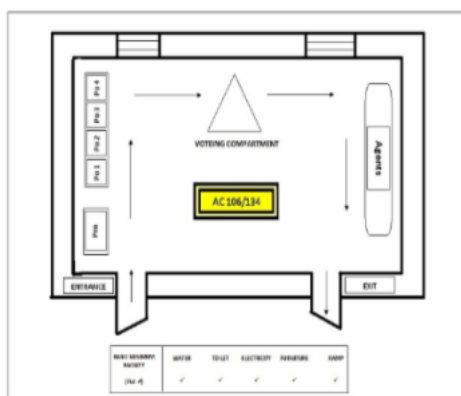

Nazri Naksha

Google Map View

Polling Station Building Front View

Polling Station Front View

Cad View

Key MAP View