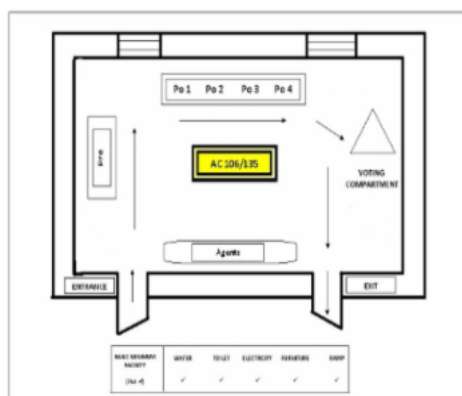

Nazri Naksha

Google Map View

Polling Station Building Front View

Polling Station Front View

Cad View

Key MAP View