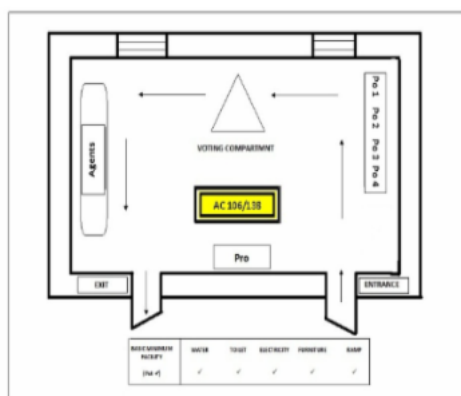

Nazri Naksha

Google Map View

Polling Station Building Front View

Polling Station Front View

Cad View

Key MAP View