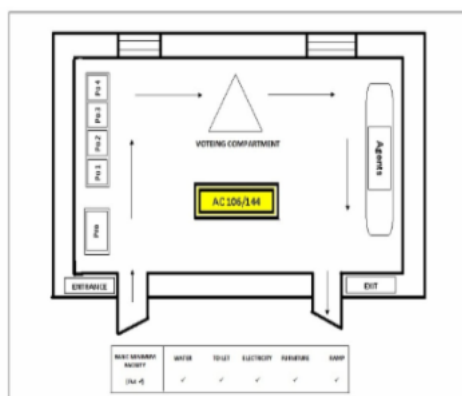

Nazri Naksha

AC: 106-JAGADAL
PART NO:144 -SHYAMNAGAR BALIKA VIDYALAY, ROOM-4

Google Map View

Polling Station Building Front View

Polling Station Front View

Cad View

Key MAP View

AC: 106-JAGADAL
PART NO:144 -SHYAMNAGAR BALIKA VIDYALAY, ROOM-4