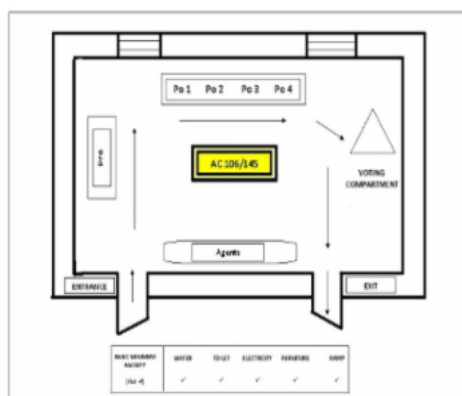

Nazri Naksha

AC: 106-JAGADAL
PART NO:145 -GURDAHA RISHI AROBIND VIDYANIKETAN

Google Map View

Polling Station Building Front View

Polling Station Front View

Cad View

Key MAP View

AC: 106-JAGADAL
PART NO:145 -GURDAHA RISHI AROBIND VIDYANIKETAN