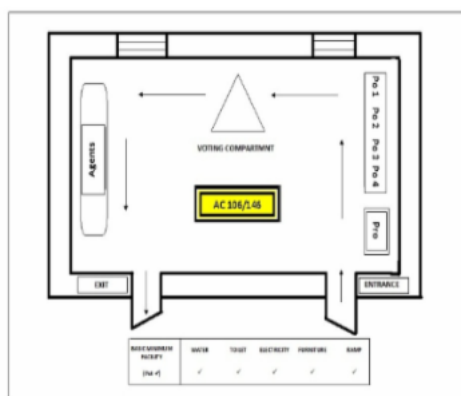

Nazri Naksha

AC: 106-JAGADAL
PART NO:146 -2ND GURDAHA JUNIOR PRIMARY SCHOOL, ROOM-1

Google Map View

Polling Station Building Front View

Polling Station Front View

Cad View

Key MAP View

AC: 106-JAGADAL
PART NO:146 -2ND GURDAHA JUNIOR PRIMARY SCHOOL, ROOM-1