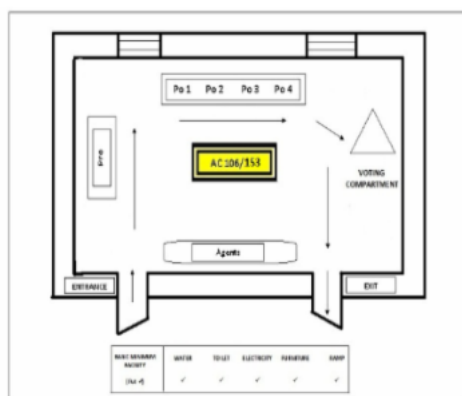

Nazri Naksha

AC: 106-JAGADAL
PART NO:153 -GURDAHA RISE ARDEB VIDYANIKETAN , ROOM-1

Google Map View

Polling Station Building Front View

Polling Station Front View

Cad View

Key MAP View

AC: 106-JAGADAL
PART NO:153 -SHYAMNAGAR BALIKA VIDYALAY, ROOM-2