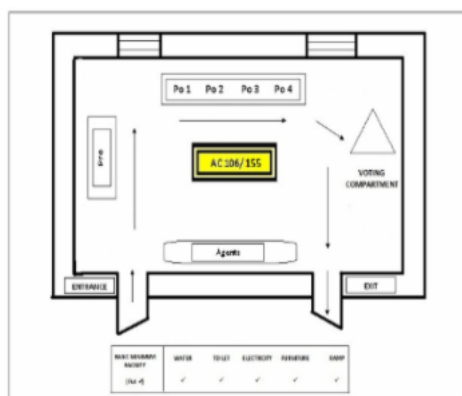

Nazri Naksha

AC: 106-JAGATDAL
PART NO:155 -GURDAHA RISHI AROBIND VIDYANIKETAN , ROOM-3

Google Map View

Polling Station Building Front View

Polling Station Front View

Cad View

Key MAP View

AC: 106-JAGATDAL
PART NO:155 -GURDAHA RISHI AROBIND VIDYANIKETAN , ROOM-3