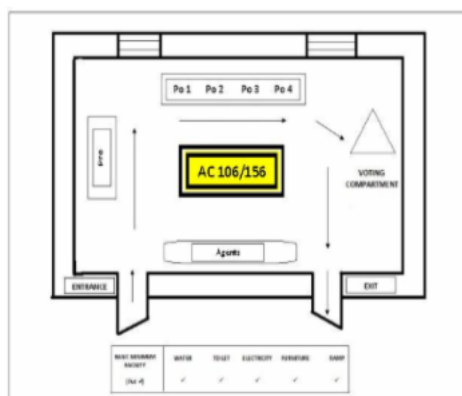

Nazri Naksha

AC: 106-JAGATDAL
PART NO:156 -GURDAHA HIGH SCHOOL , ROOM-1

Google Map View

Polling Station Building Front View

Polling Station Front View

Cad View

Key MAP View

AC: 106-JAGATDAL
PART NO:156 -GURDAHA RISHI AUROBIND VIDYARHETAN