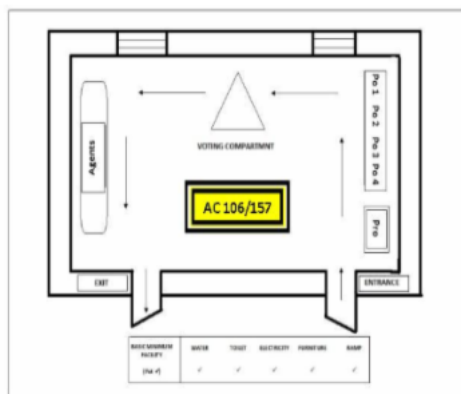

Nazri Naksha

AC: 106-JAGATDAL
PART NO:157 -GURDAHA HIGH SCHOOL , ROOM-2

Google Map View

Polling Station Building Front View

Polling Station Front View

Cad View

Key MAP View

AC: 106-JAGATDAL
PART NO:157 -2ND GURDAHA JUNIOR PRIMARY SCHOOL , ROOM-1