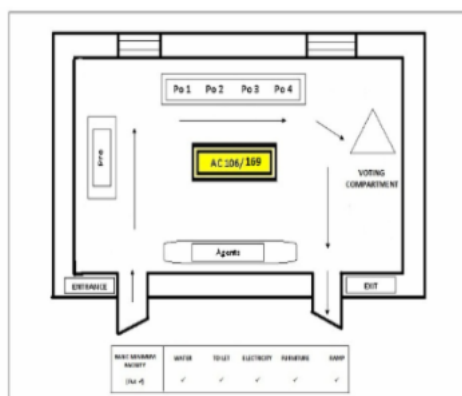

Nazri Naksha

AC: 106-JAGATDAL
PART NO:169 -NEHERU SMRITI G. S. F. P. SCHOOL, ROOM-1

Google Map View

Polling Station Building Front View

Polling Station Front View

Cad View

Key MAP View

AC: 106-JAGATDAL
PART NO:169 -KALYAN SANGHA NATUN PALLY