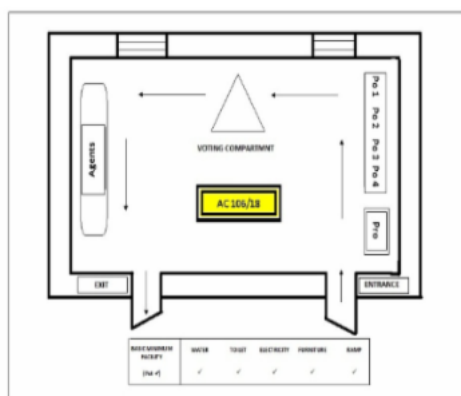

Nazri Naksha

AC: 106-JAGADAL
PART NO-18- DOGACHHIA VIDYANRETAH , ROOM-2

Google Map View

Polling Station Building Front View

Polling Station Front View

Cad View

Key MAP View

AC: 106-JAGADAL
PART NO-18- DOGACHHIA VIDYANRETAH , ROOM-2