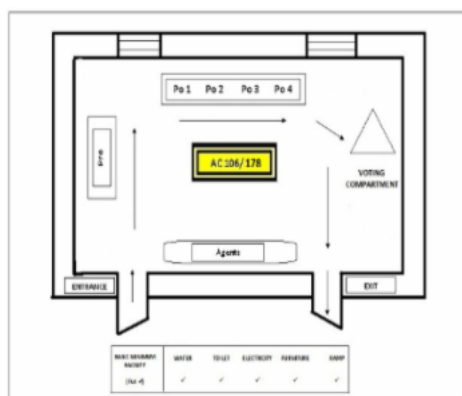

Nazri Naksha

AC: 106-JAGADAL
PART NO:178 -SUBHASPUR G.S.F.P. SCHOOL , ROOM-2

Google Map View

Polling Station Building Front View

Polling Station Front View

Cad View

Key MAP View

AC: 106-JAGADAL
PART NO:178 -NATIN GRAM F. P. SCHOOL, ROOM-1