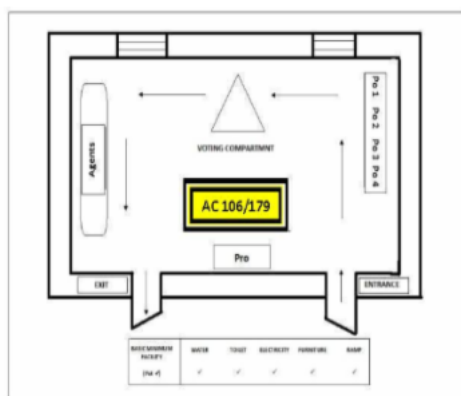

Nazri Naksha

AC: 106-JAGADAL
PART NO:179 -RISHIRUMAR PRIMARY SCHOOL.

Google Map View

Polling Station Building Front View

Polling Station Front View

Cad View

Key MAP View