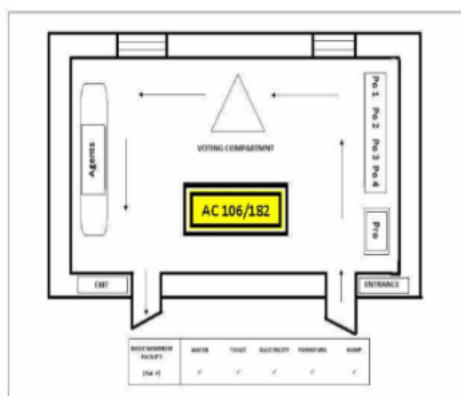

Nazri Naksha

AC: 106-JAGADAL
PART NO:182 -MADRAL SARASWAT LIBRARY

Google Map View

Polling Station Building Front View

Polling Station Front View

Cad View

Key MAP View

AC: 106-JAGADAL
PART NO:182 -NEHERU SMRITI G. S. P. SCHOOL, ROOM-2