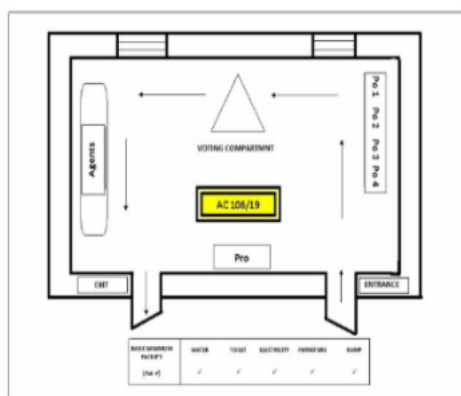

Nazri Naksha

Google Map View

Polling Station Building Front View

Polling Station Front View

Cad View

Key MAP View